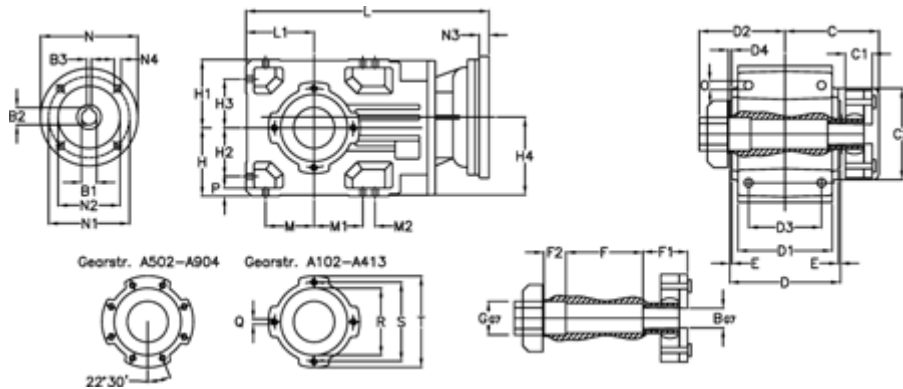

Article number: 29600204836120
 Description: Bevel helical gearbox
 A202QF25-48,3-P63B5

Measures

B = 25	D1 = 110	F2 = 36	L = 306.0	N3 = -
B1 = 11	D2 = 60	G = 32	L1 = 80	N4 = M8x19
B2 = 12.8	D3 = 90	GA = 14,5 NM	M = 60.0	O = 9.5
B3 = 4	d4 = 4.5	H = 80	M1 = 60.0	P = 9
C = 89.5	Description = A202QF-xx-P63 B5	H1 = 80	M2 = -	Q = M8x15
C1 = 23	E = 3.0	H2 = 60.0	N = 140	R = 95
C2 = 72.0	F = 77.5	H3 = 60.0	N1 = 115	S = 115
D = 136	F1 = 36.0	H4 = 93.0	N2 = 95	T = 140